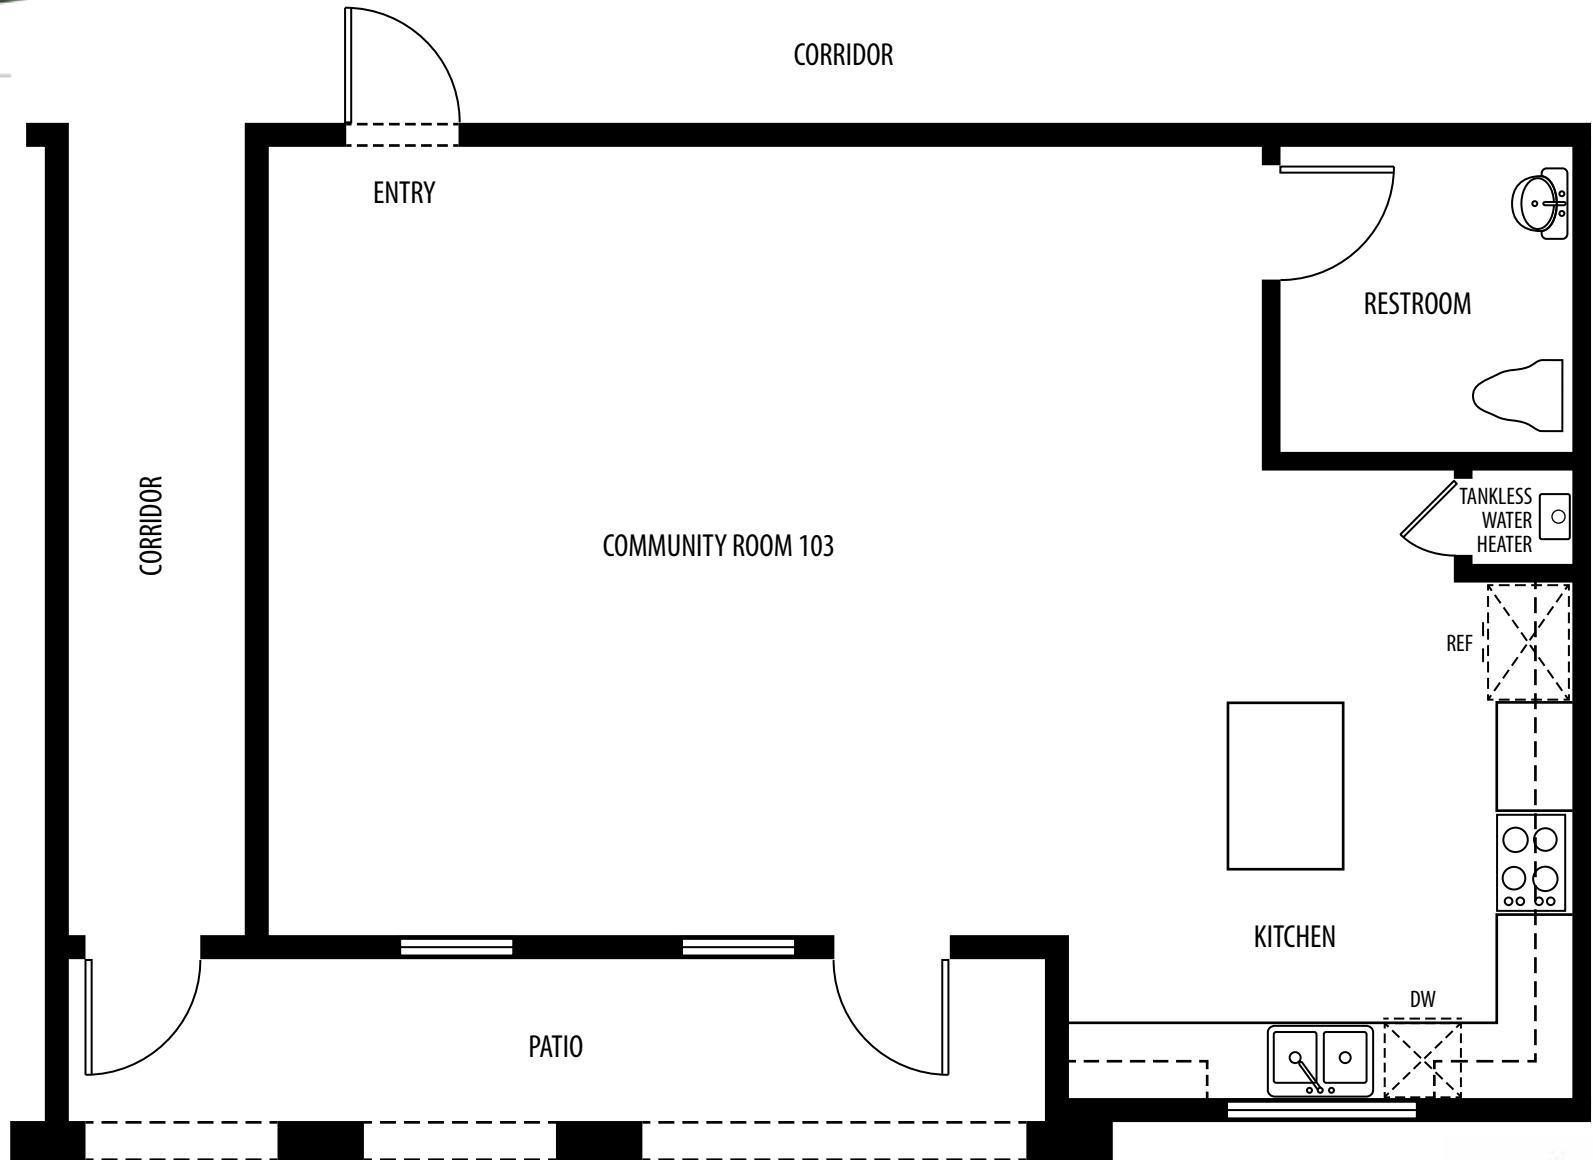

4800 Palm Avenue
Riverside Ca 92501

The Woods - Community Room

Large Kitchen with Island • ADA Restroom • Patio • 822 sq. ft.

Renderings are artist conception and may vary slightly. Photos of models do not reflect racial preference. Features, materials, floor plans and finishes are subject to change and may vary from what is shown. Square footage is approximate.