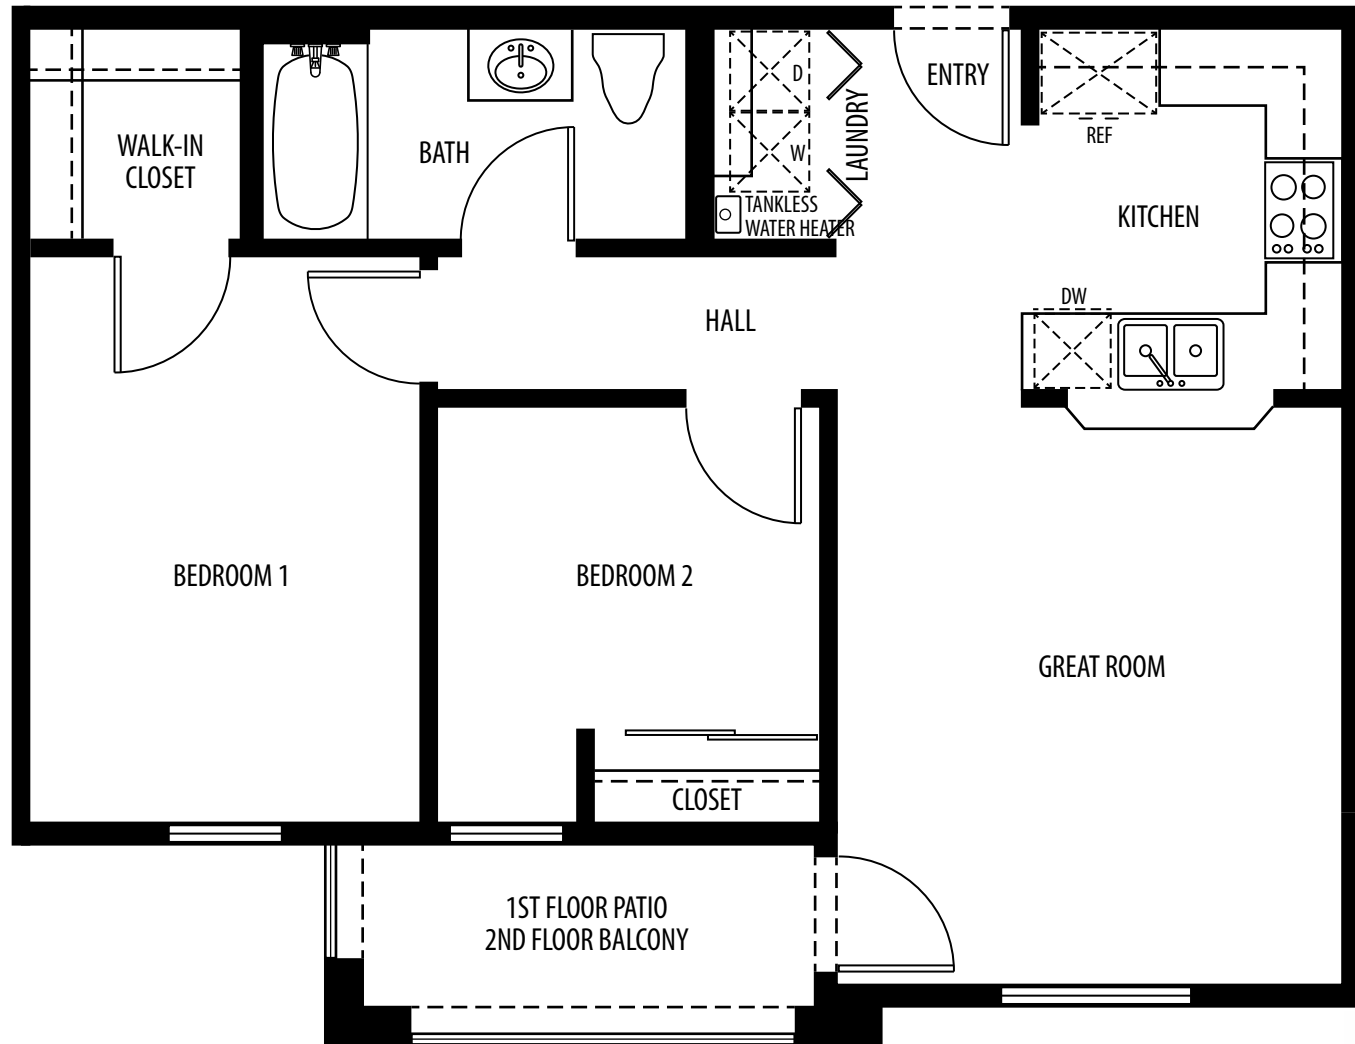

# The Woods - Unit 2 A

Two bedrooms • One bath • 822 sq. ft.

4800 Palm Avenue  
Riverside Ca 92501

Renderings are artist conception and may vary slightly. Photos of models do not reflect racial preference. Features, materials, floor plans and finishes are subject to change and may vary from what is shown. Square footage is approximate.