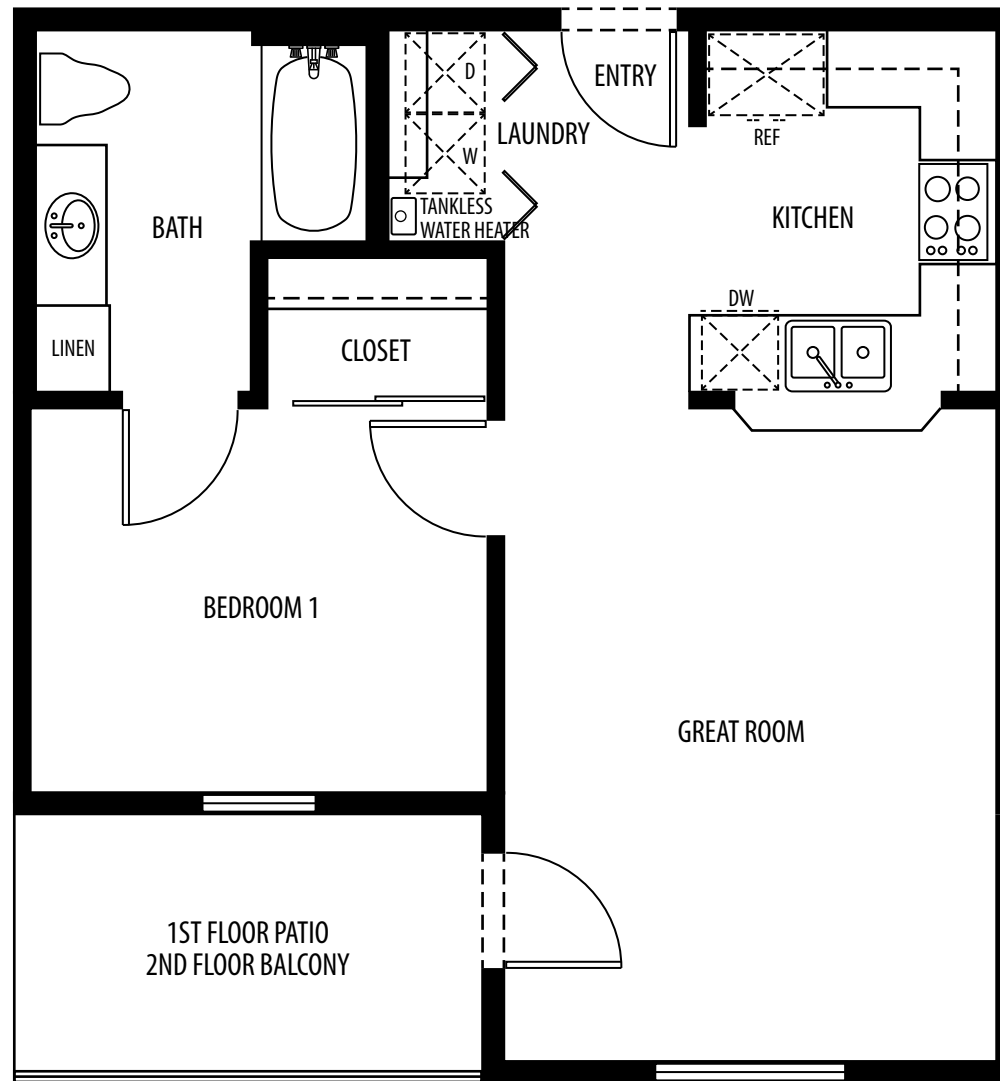

The Woods- Unit 1B

One bedroom • One bath • 643 sq. ft.

4800 Palm Avenue
Riverside Ca 92501

Renderings are artist conception and may vary slightly. Photos of models do not reflect racial preference. Features, materials, floor plans and finishes are subject to change and may vary from what is shown. Square footage is approximate.