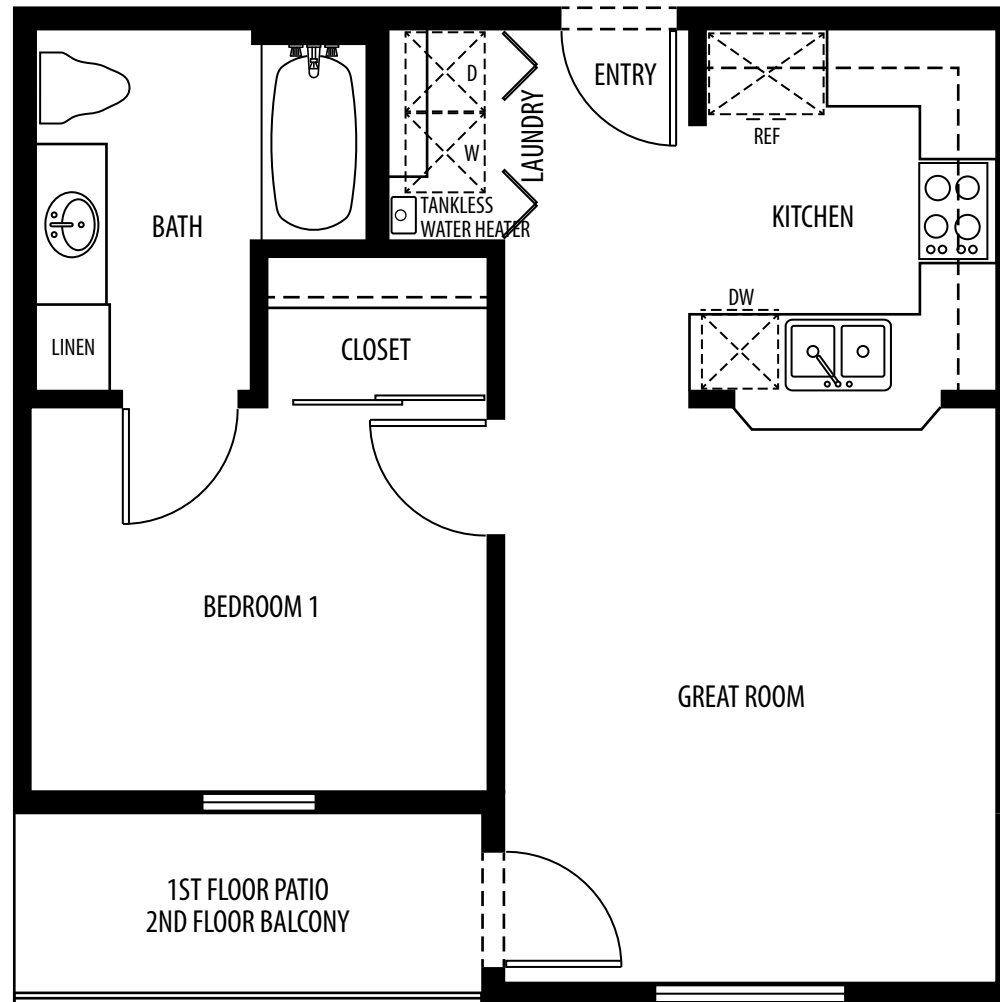

The Woods- Unit 1 A

One bedroom • One bath • 615 sq. ft.

4800 Palm Avenue
Riverside Ca 92501

Renderings are artist conception and may vary slightly. Photos of models do not reflect racial preference. Features, materials, floor plans and finishes are subject to change and may vary from what is shown. Square footage is approximate.